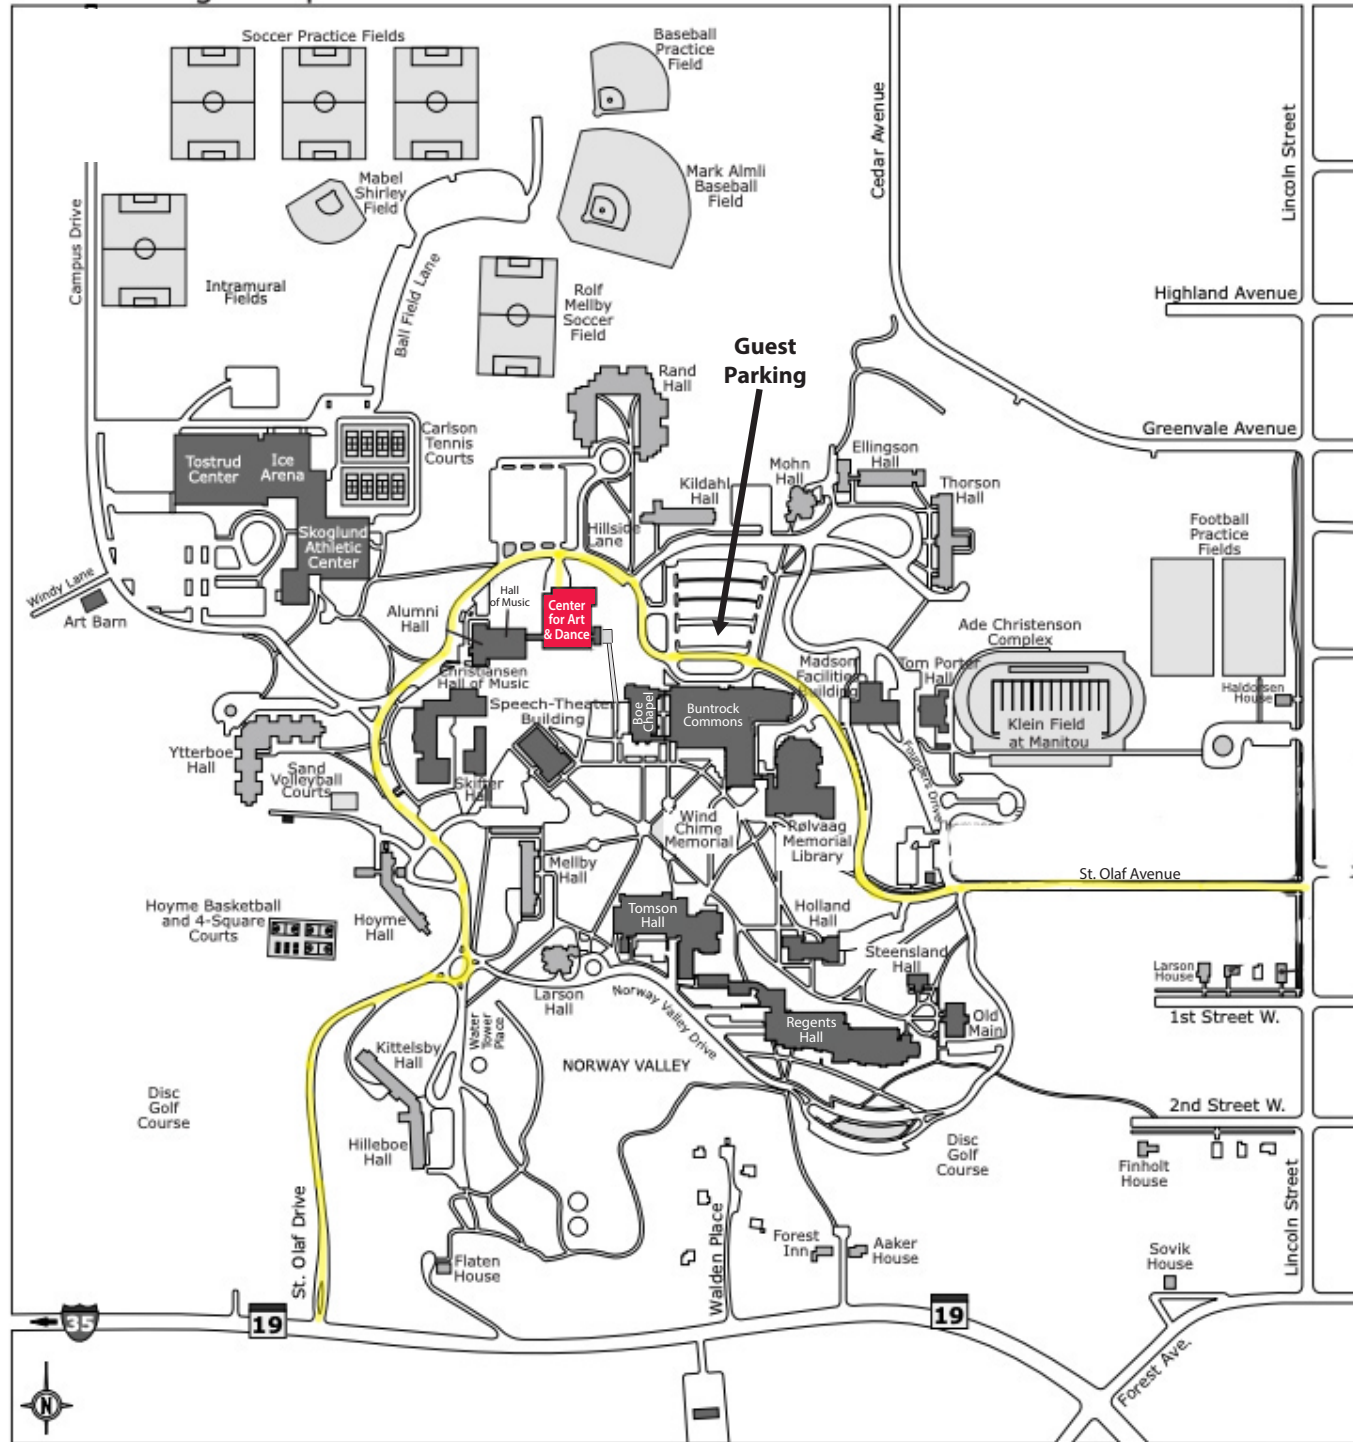

St. Olaf College Campus

Directions to St. Olaf College

From I35

Take exit 69 (the Northfield exit) to the east (left if you are headed south, right if you are headed north). You will be on Hwy 19. Drive about 6 miles and then watch the left side of the road for the St. Olaf entrance which is marked by a large limestone sign and a flag pole with St. Olaf banners. Go up the hill and you will be on the ring road.

From Cedar Ave (Hwy 77/Hwy 23)

Take Cedar/Hwy 77 southbound through Apple Valley and Lakeville. Note that south of Apple Valley Cedar becomes Hwy 23 instead of Hwy 77. At two points on the route the road will take 90 degree turns; watch the signs and remain on Hwy 23/Cedar Avenue. When you reach a stop sign on the edge of Northfield, turn right onto Lincoln Avenue and drive two blocks until the next stop sign at St. Olaf Avenue. Turn right on St. Olaf Avenue and continue until you reach the campus.