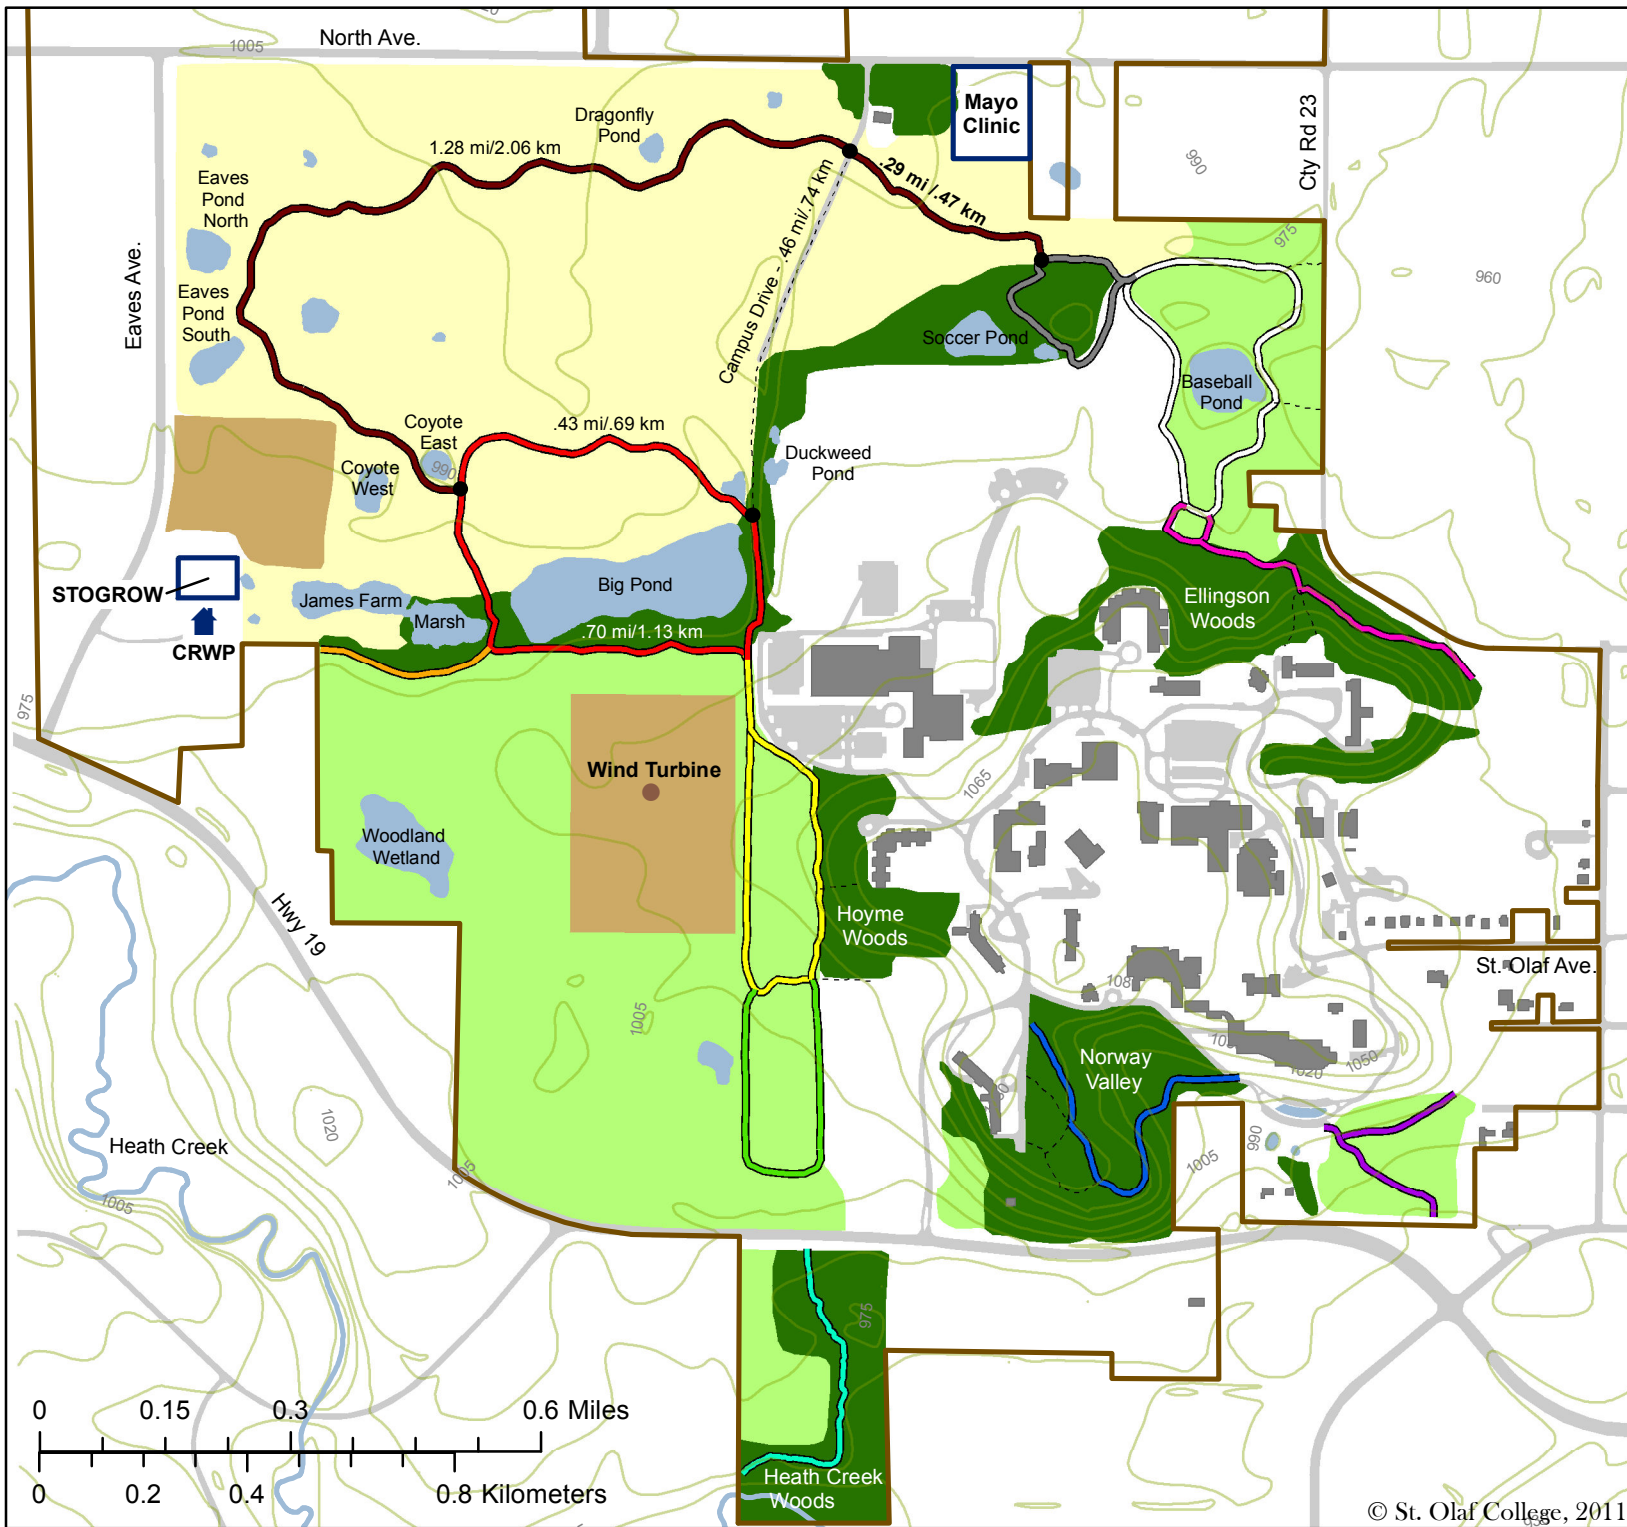

St. Olaf College Natural Lands

Legend

- St. Olaf Property
- Elevation (ft above sea level)
- Wetlands
- Forest - Existing
- Forest - Restored
- Prairie - Restored
- Sustainable Agriculture
- Prairie Trail - 1.57 mi/2.53 km
- Big Pond Loop - 1.13 mi/1.82 km
- STOGROW Trail - 0.35 mi/0.22 km
- Forest Restoration Loop 1 - .90 mi/1.44 km
- Forest Restoration Loop 2 - .52 mi/.84 km
- Heath Creek Trail - 0.40 mi/0.64 km
- Norway Valley Trail - 0.50 mi/0.80 km
- Regents Trail - 0.33 mi/0.54 km
- Ellingson Woods Trail - 0.51 mi/0.83 km
- Baseball Pond Loop - 0.89 mi/1.44 km
- Knoll Loop - 0.44 mi/0.70 km
- Connecting Trails