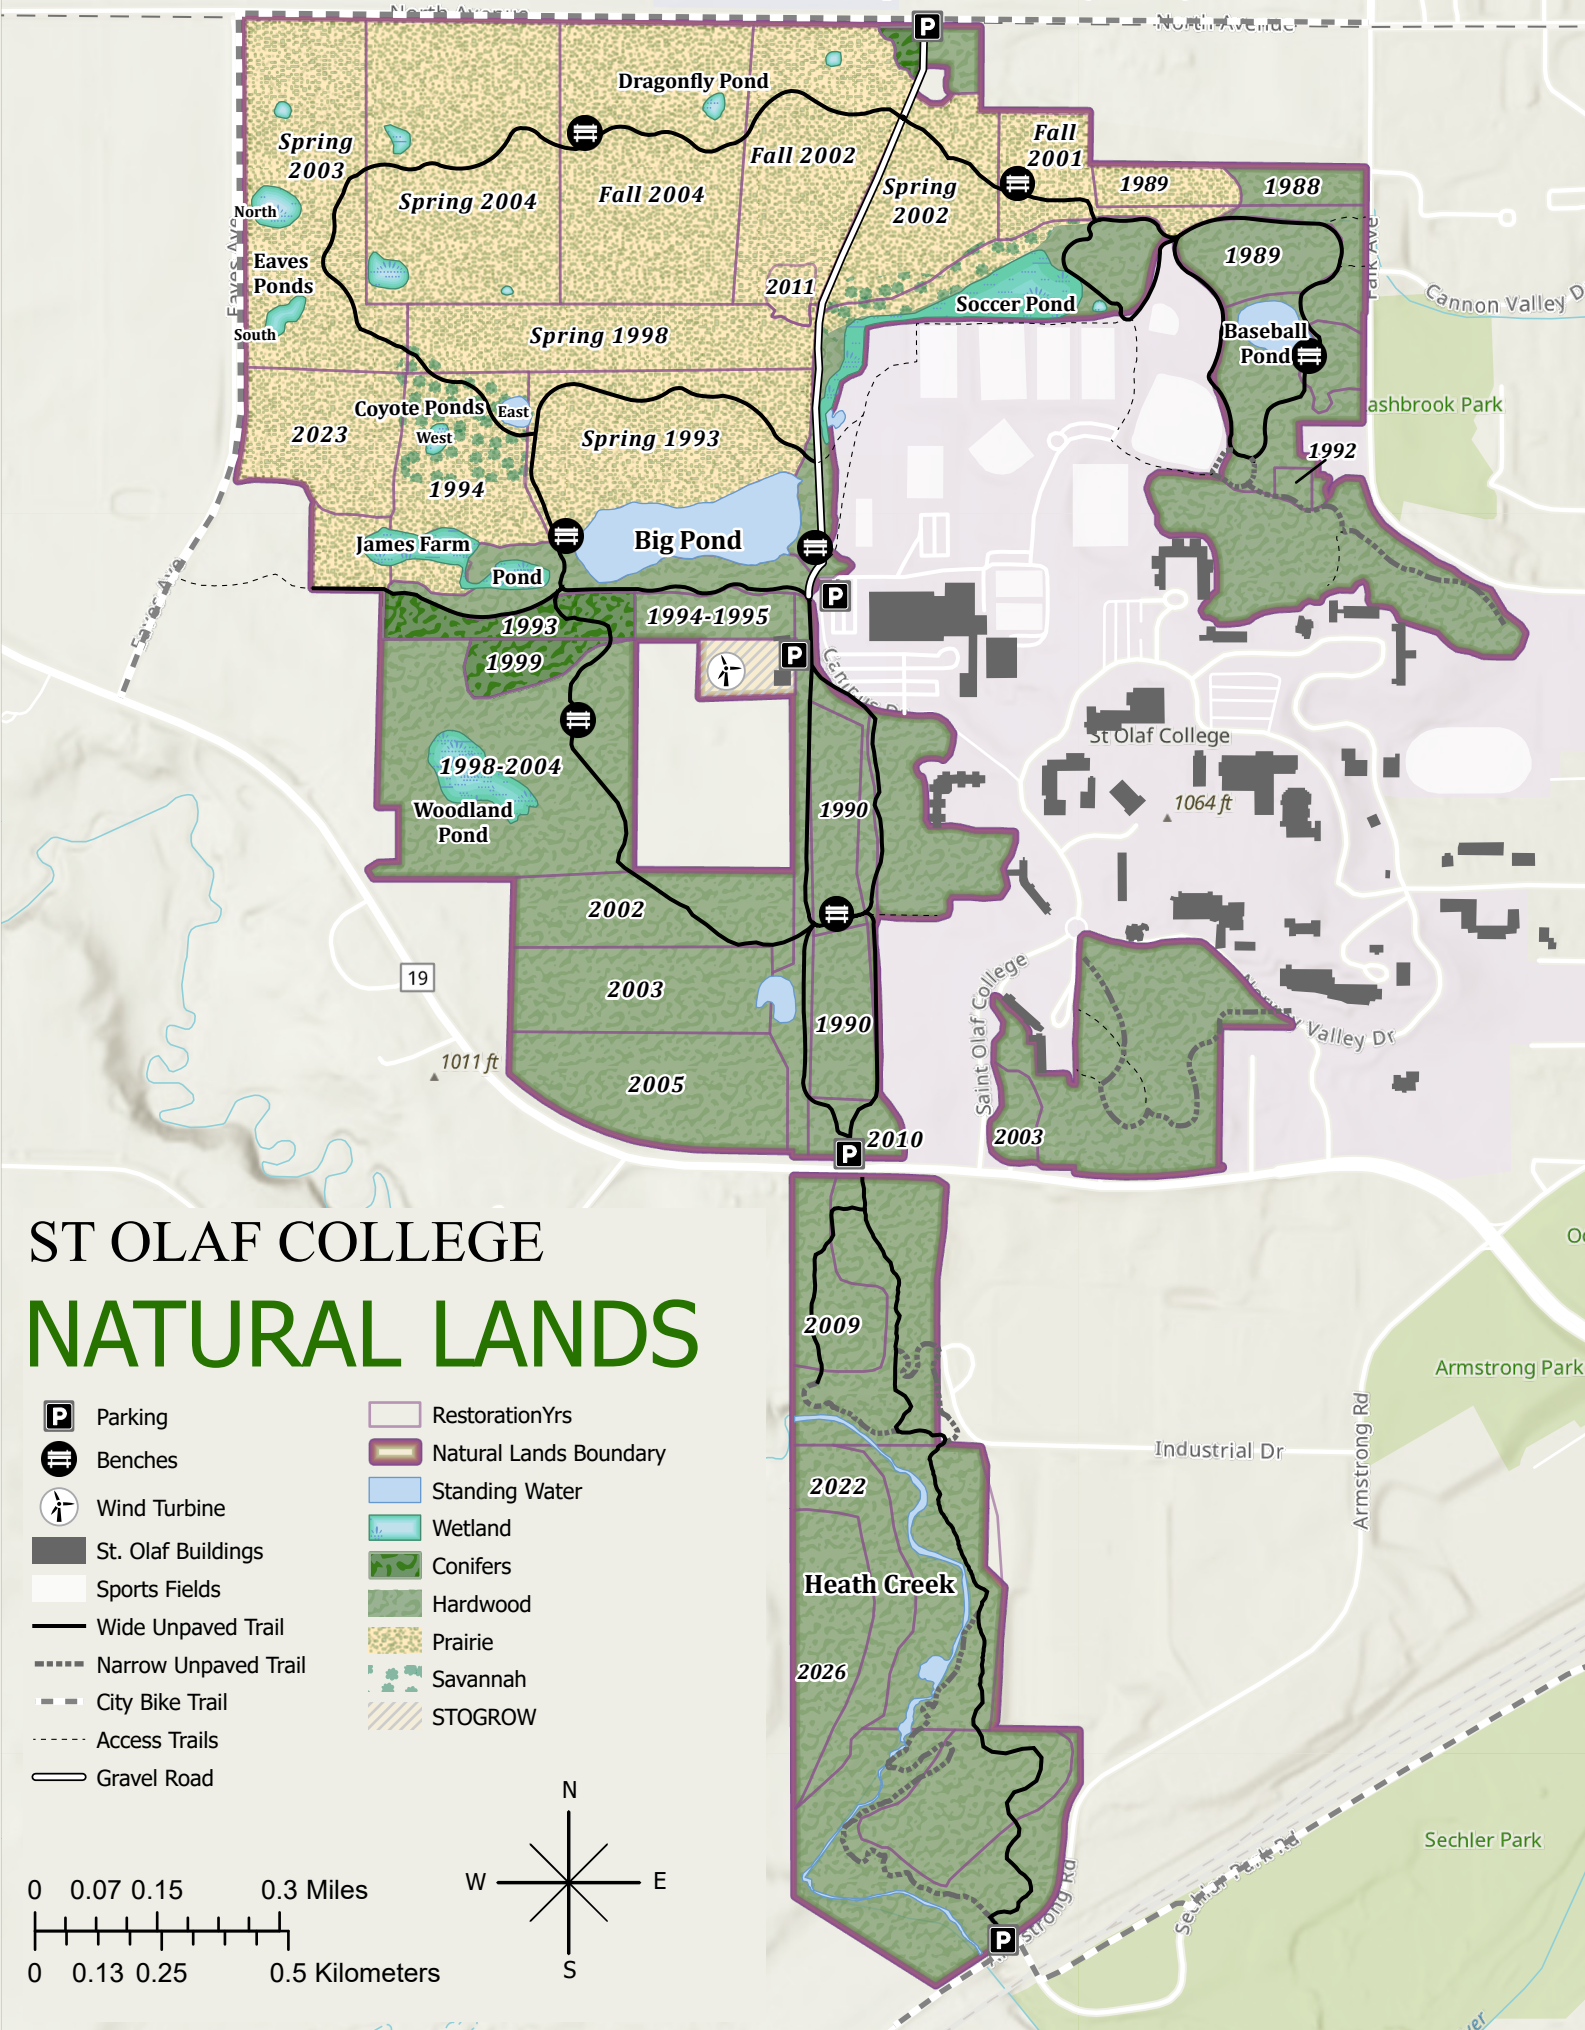

# ST OLAF COLLEGE NATURAL LANDS

- Parking
- Benches
- Wind Turbine
- Wide Unpaved Trail
- Narrow Unpaved Trail
- City Bike Trail
- Access Trails
- Gravel Road
- Sports Fields
- St. Olaf Buildings
- Standing Water
- Wetland
- Conifers
- Hardwood
- Prairie
- Savannah
- STOGROW
- Natural Lands Boundary

# St. Olaf Natural Lands Trail Map

- Long Loop Trails  
(North Loop 2.34 mi/3.78 km  
Heath Creek 2.04 mi/3.28 km)
- - - -** Medium Loop Trails  
(North Loop 1.44 mi/2.32 km  
Heath Creek 0.70 mi/ 1.12 km)
- Short Loop Trails  
(Big Pond Loop 0.79 mi/ 1.28km  
Baseball Pond Loop 0.63 mi/1.02 km)
- Other Trails
- - - -** Access Trails
- · - · -** City Bike Trail
- P** Parking
- Natural Lands Boundary
- St. Olaf Buildings

## Landmarks

- 1** STOGROW
- 2** Art Barn
- 3** Windmill
- 4** Big Pond
- 5** James Farm
- 6** Baseball Pond
- 7** Heath Creek

0 0.07 0.15 0.3 Miles

0 0.13 0.25 0.5 Kilometers

Sechler Park

Stronstrong Park

# ST OLAF COLLEGE NATURAL LANDS

- Parking
- Benches
- Wind Turbine
- St. Olaf Buildings
- Sports Fields
- Wide Unpaved Trail
- Narrow Unpaved Trail
- City Bike Trail
- Access Trails
- Gravel Road
- RestorationYrs
- Natural Lands Boundary
- Standing Water
- Wetland
- Conifers
- Hardwood
- Prairie
- Savannah
- STOGROW