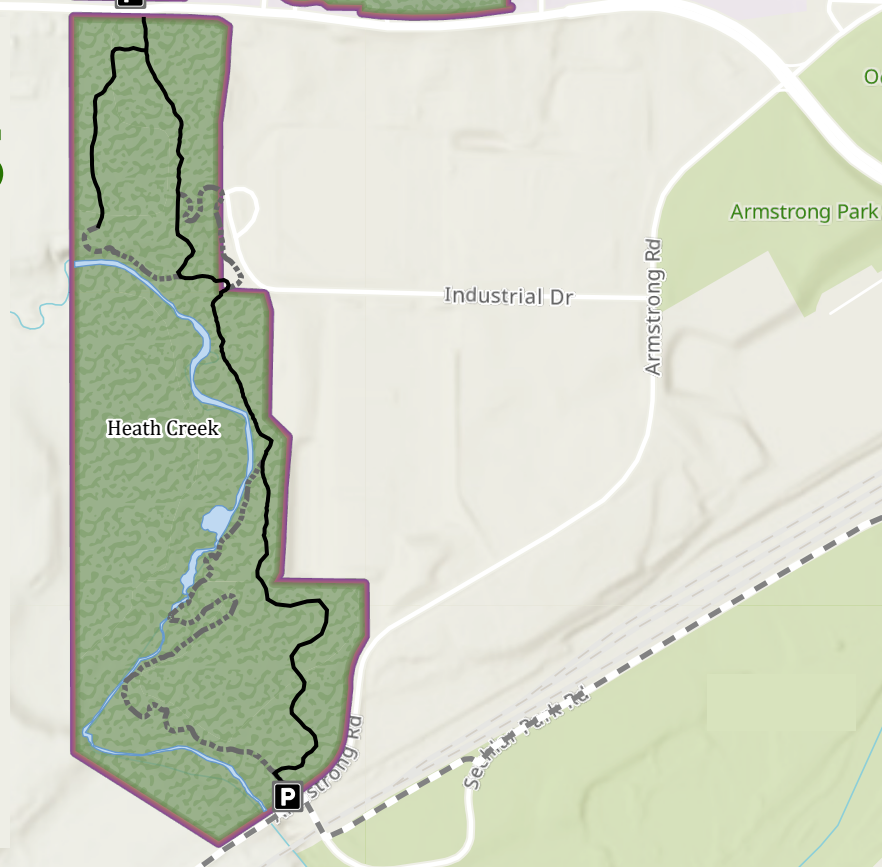

# ST OLAF COLLEGE NATURAL LANDS

- Parking
- Benches
- Wind Turbine
- Wide Unpaved Trail
- Narrow Unpaved Trail
- City Bike Trail
- Access Trails
- Gravel Road
- Sports Fields
- St. Olaf Buildings
- Standing Water
- Wetland
- Conifers
- Hardwood
- Prairie
- Savannah
- STOGROW
- Natural Lands Boundary

# St. Olaf Natural Lands Trail Map

- Long Loop Trails  
(North Loop 2.34 mi/3.78 km  
Heath Creek 2.04 mi/3.28 km)
- - - -** Medium Loop Trails  
(North Loop 1.44 mi/2.32 km  
Heath Creek 0.70 mi/ 1.12 km)
- Short Loop Trails  
(Big Pond Loop 0.79 mi/ 1.28km  
Baseball Pond Loop 0.63 mi/1.02 km)
- Other Trails
- - - -** Access Trails
- · - · -** City Bike Trail
- P** Parking
- Natural Lands Boundary
- St. Olaf Buildings

## Landmarks

- 1** STOGROW
- 2** Art Barn
- 3** Windmill
- 4** Big Pond
- 5** James Farm
- 6** Baseball Pond
- 7** Heath Creek

0 0.07 0.15 0.3 Miles

0 0.13 0.25 0.5 Kilometers

Sechler Park

Stronstrong Park

0 0.07 0.15 0.3 Miles  
 0 0.13 0.25 0.5 Kilometers