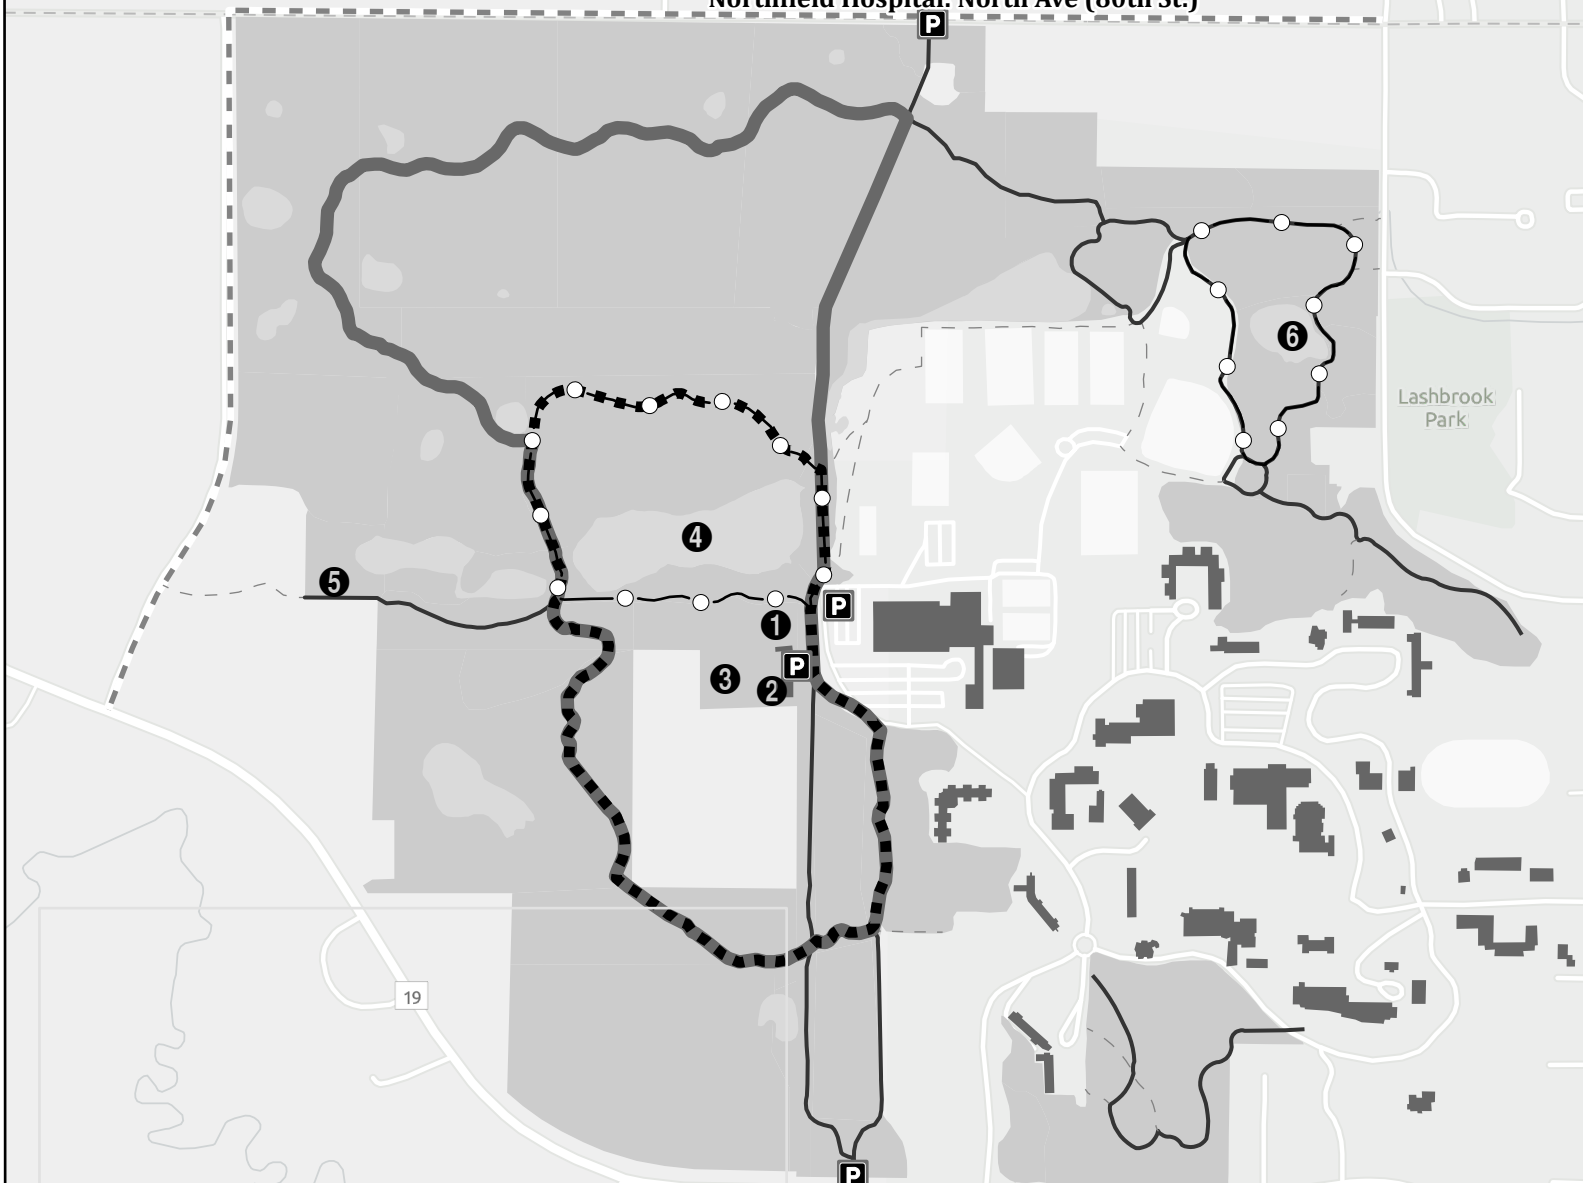

# ST OLAF COLLEGE NATURAL LANDS

- Parking
- Benches
- Wind Turbine
- Wide Unpaved Trail
- Narrow Unpaved Trail
- City Bike Trail
- Access Trails
- Gravel Road
- Sports Fields
- St. Olaf Buildings
- Standing Water
- Wetland
- Conifers
- Hardwood
- Prairie
- Savannah
- STOGROW
- Natural Lands Boundary

# St. Olaf Natural Lands Trail Map

- Long Loop Trails  
(North Loop 2.34 mi/3.78 km  
Heath Creek 2.04 mi/3.28 km)
- - - -** Medium Loop Trails  
(North Loop 1.44 mi/2.32 km  
Heath Creek 0.70 mi/ 1.12 km)
- Short Loop Trails  
(Big Pond Loop 0.79 mi/ 1.28km  
Baseball Pond Loop 0.63 mi/1.02 km)
- Other Trails
- - - -** Access Trails
- · - · -** City Bike Trail
- P** Parking
- Natural Lands Boundary
- St. Olaf Buildings

## Landmarks

- 1** STOGROW
- 2** Art Barn
- 3** Windmill
- 4** Big Pond
- 5** James Farm
- 6** Baseball Pond
- 7** Heath Creek

0 0.07 0.15 0.3 Miles

0 0.13 0.25 0.5 Kilometers

Sechler Park

Stronstrong Park

0 0.07 0.15 0.3 Miles  
 0 0.13 0.25 0.5 Kilometers