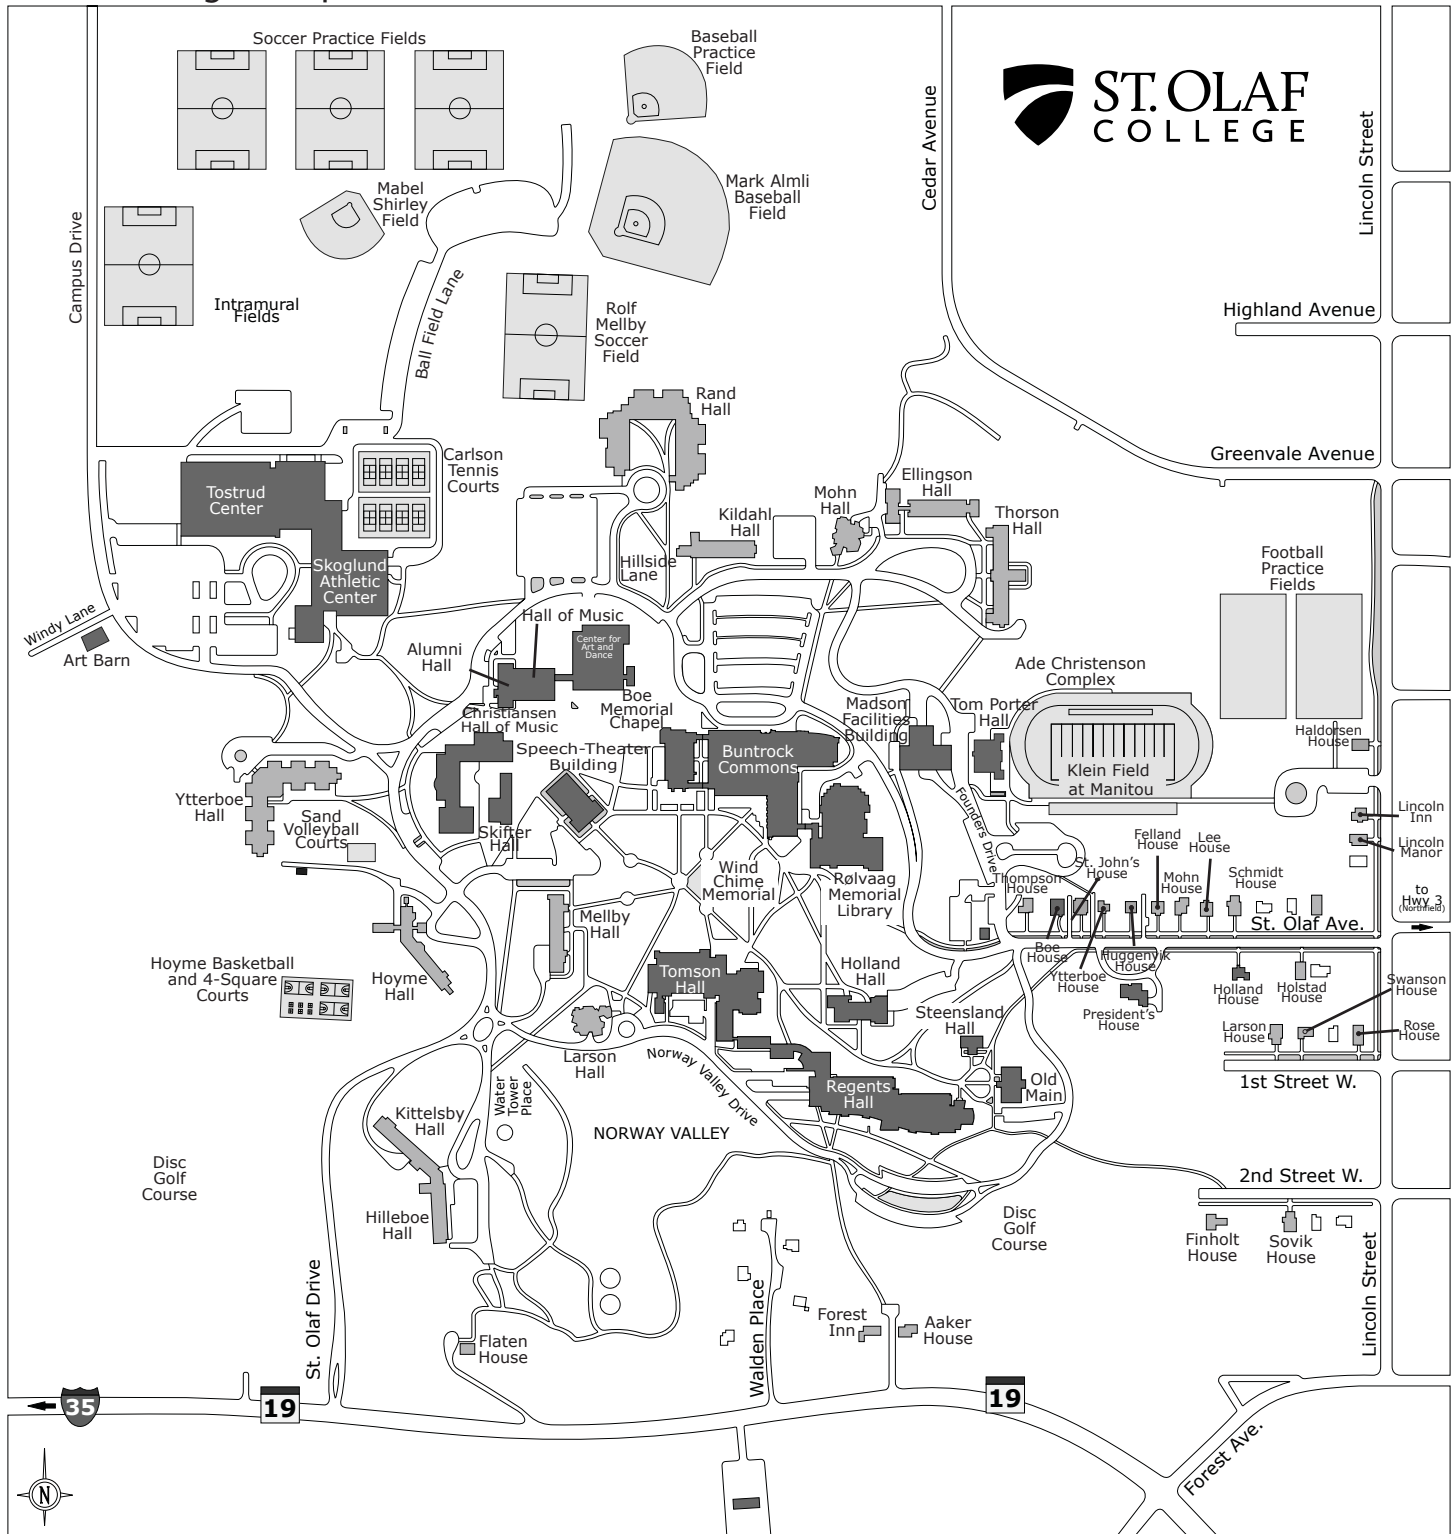

St. Olaf College Campus

Directions to St. Olaf College

From 135

Take exit 69 (the Northfield exit) to the east (left if you are headed south, right if you are headed north). You will be on Hwy 19. Drive about 6 miles and then watch the left side of the road for the St. Olaf entrance which is marked by a large limestone sign and a flag pole with St. Olaf banners. Go up the hill and you will be on the ring road.

From Cedar Avenue (Hwy 77/Hwy 23)

Take Cedar/Hwy 77 southbound through Apple Valley and Lakeville. Note that south of Apple Valley Cedar becomes Hwy 23 instead of Hwy 77. At two points on the route the road will take 90 degree turns; watch the signs and remain on Hwy 23/Cedar Avenue. When you reach a stop sign on the edge of Northfield, turn right onto Lincoln Avenue and drive 2 blocks until the next stop sign at St. Olaf Avenue. Turn right on St. Olaf Avenue and continue until you reach the campus.