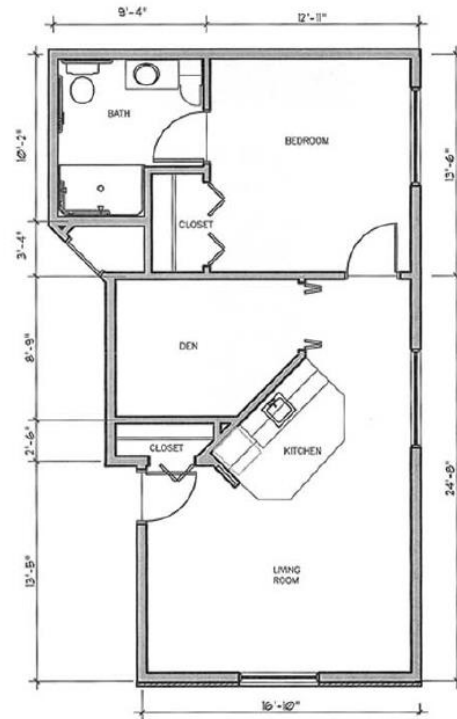

Northwood Pines

APARTMENT COMPLEX

931 CANNON VALLEY DRIVE

NORTHFIELD, MN 55057

Balsam – Triple Suite

BALSAM
620 SQ. FT.

Cedar – Quad Suite

CEDAR
671 SQ. FT.

Fraser – Quad Suite

FRASER
742 SQ. FT.

Norway – Quad Suite

NORWAY
610 SQ. FT.

Spruce – Triple Suite

SPRUCE
650 SQ. FT.
