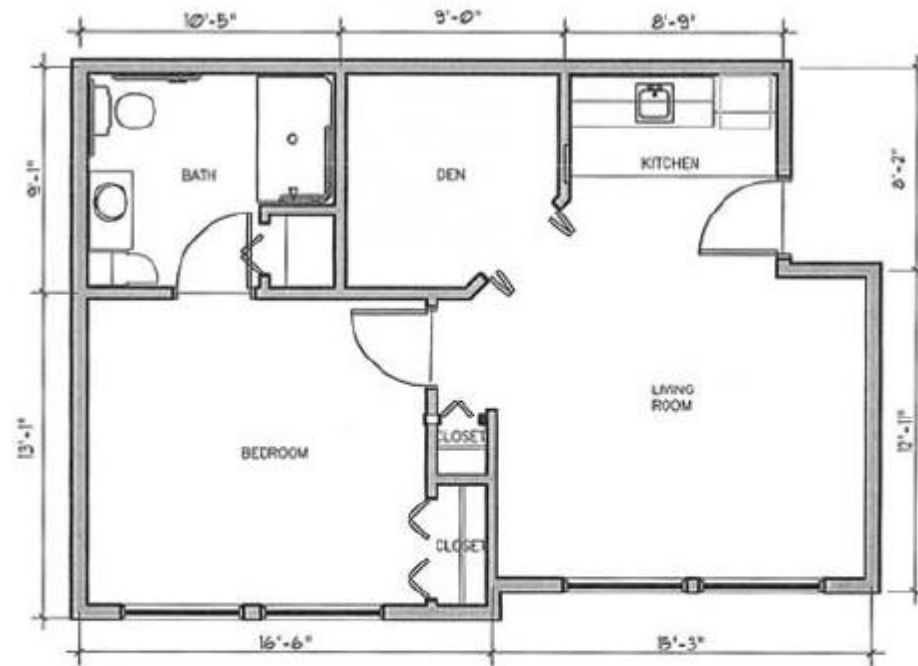

Northwood Pines

APARTMENT COMPLEX

931 CANNON VALLEY DRIVE

NORTHFIELD, MN 55057

Balsam – Triple Suite

BALSAM
620 SQ. FT.

Cedar – Quad Suite

CEDAR
671 SQ. FT.

Fraser – Quad Suite

FRASER
742 SQ. FT.

Norway – Quad Suite

NORWAY
610 SQ. FT.

Spruce – Triple Suite

SPRUCE
650 SQ. FT.
