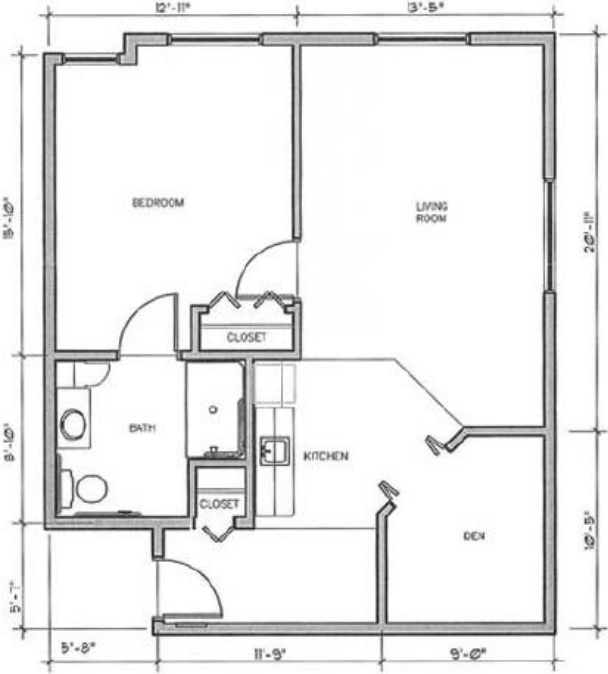

Northwood Pines

APARTMENT COMPLEX

931 CANNON VALLEY DRIVE

NORTHFIELD, MN 55057

Balsam – Triple Suite

BALSAM
620 SQ. FT.

Cedar – Quad Suite

CEDAR
671 SQ. FT.

Fraser – Quad Suite

FRASER
742 SQ. FT.

Norway – Quad Suite

NORWAY
610 SQ. FT.

Spruce – Triple Suite

SPRUCE
650 SQ. FT.
