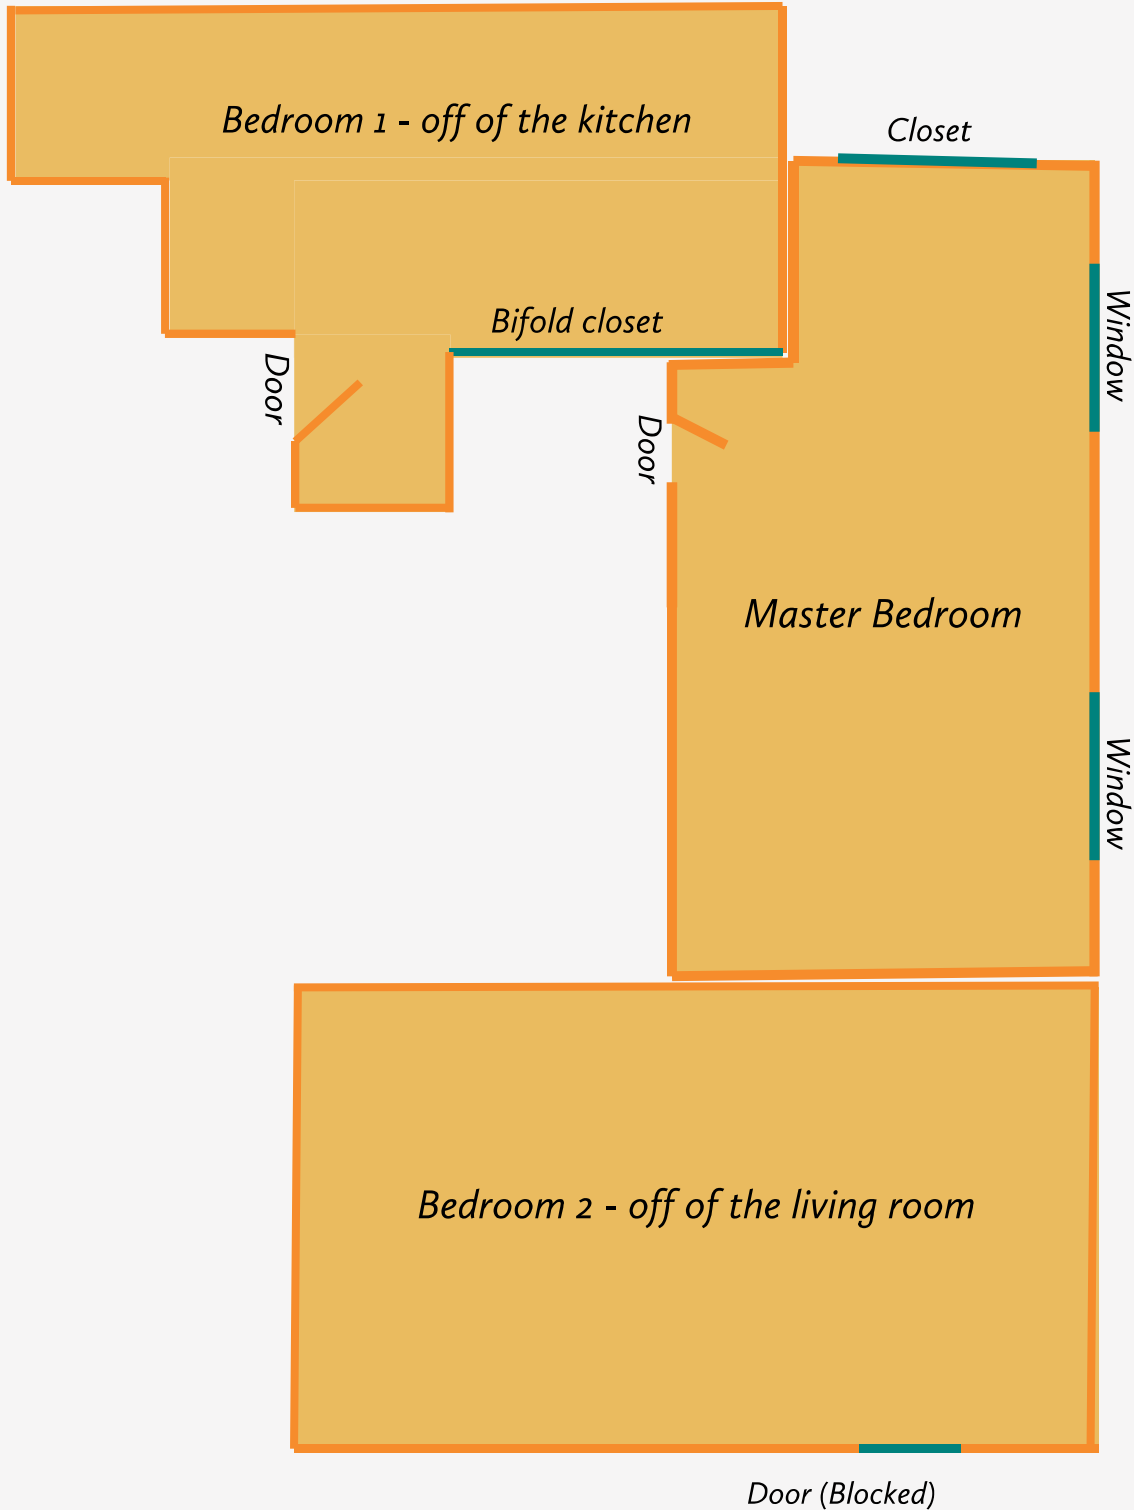

# First floor - Greenvale Housing

120 Greenvale  
Northfield MN 55057

# Second floor - Greenvale Housing

120 Greenvale

Northfield MN 55057