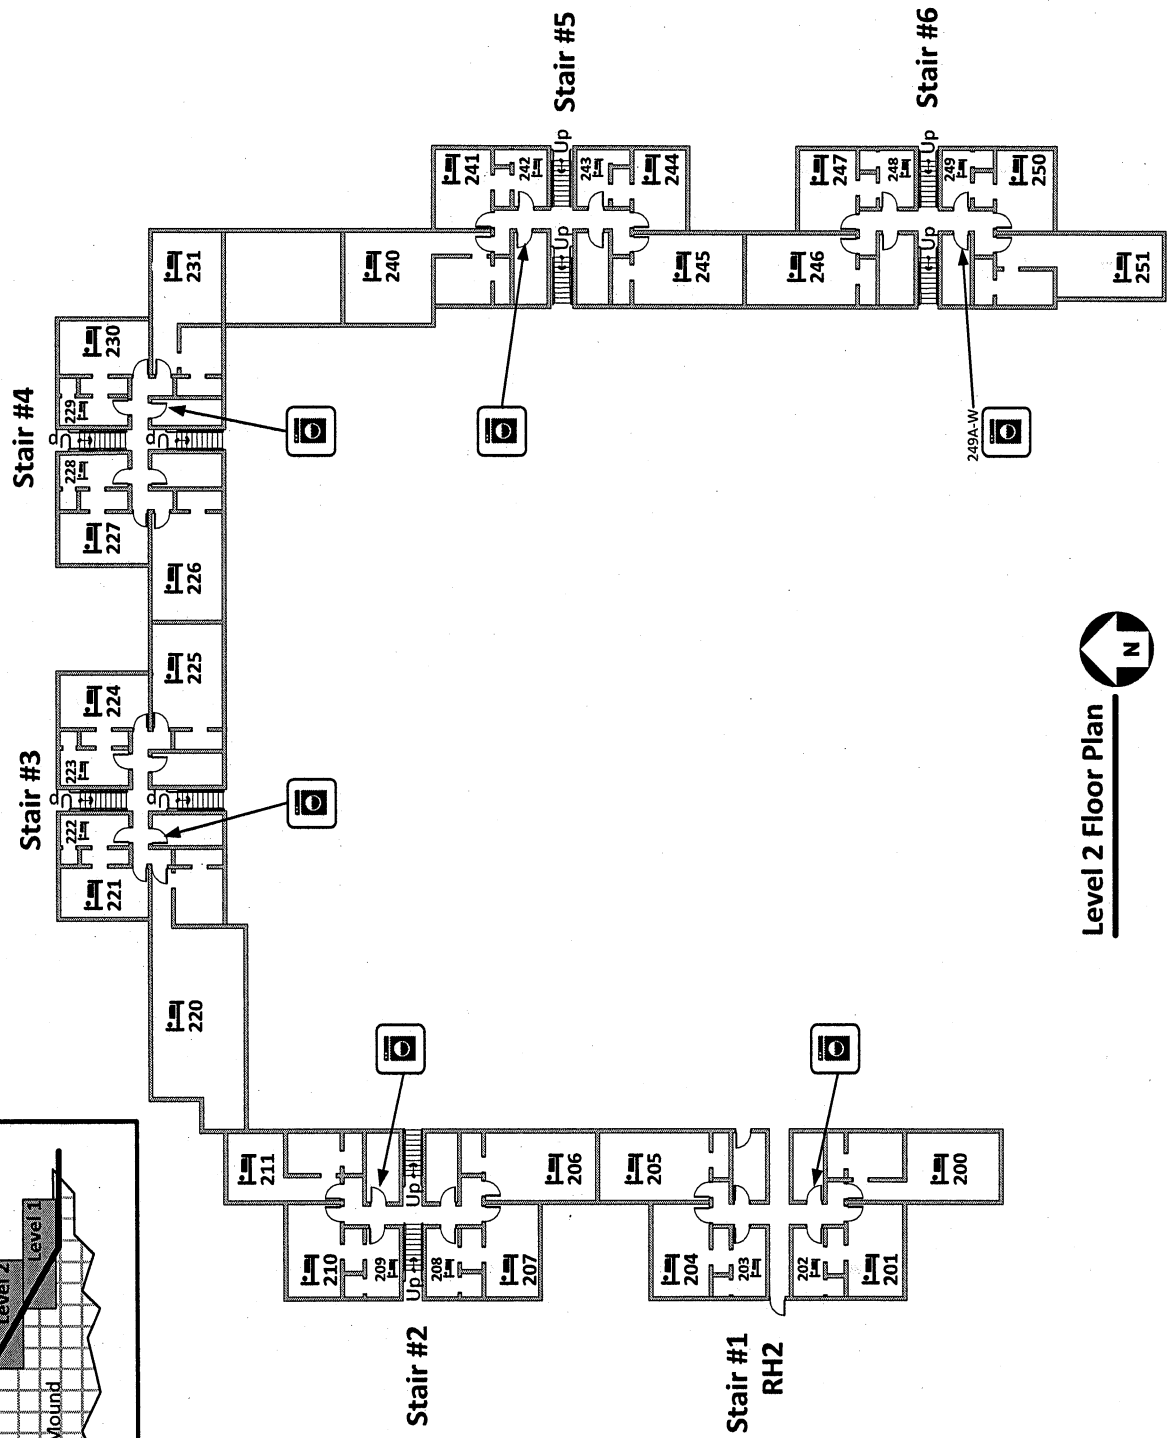

Rand Residence Hall

St. Olaf Residence Life Office

(Not to Scale)

Drawn: 12-19-14 Last Revision: 6-12-18

Level 2 Floor Plan