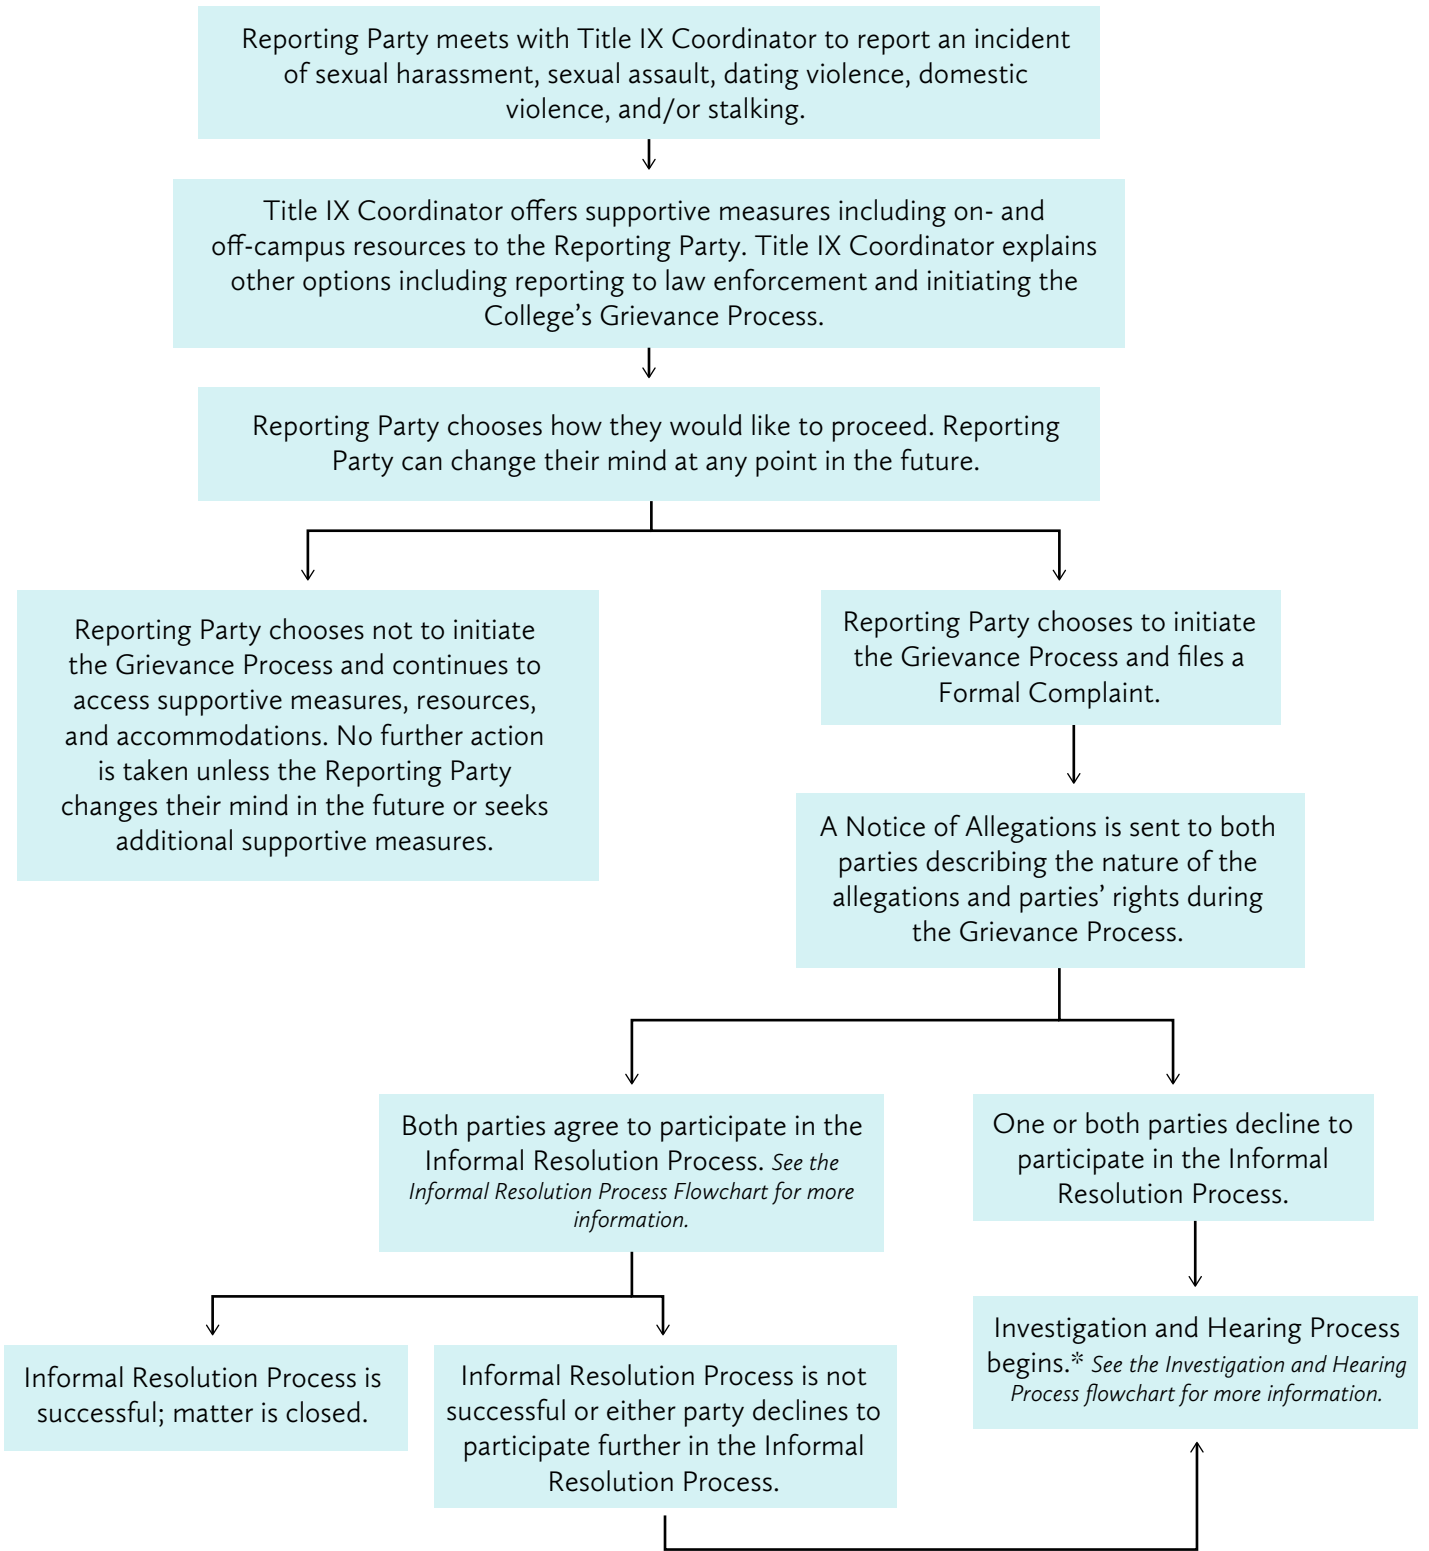

REPORTING PROCESS

**Reporting Party can withdraw their Formal Complaint at any time, thus halting the Grievance Process.*