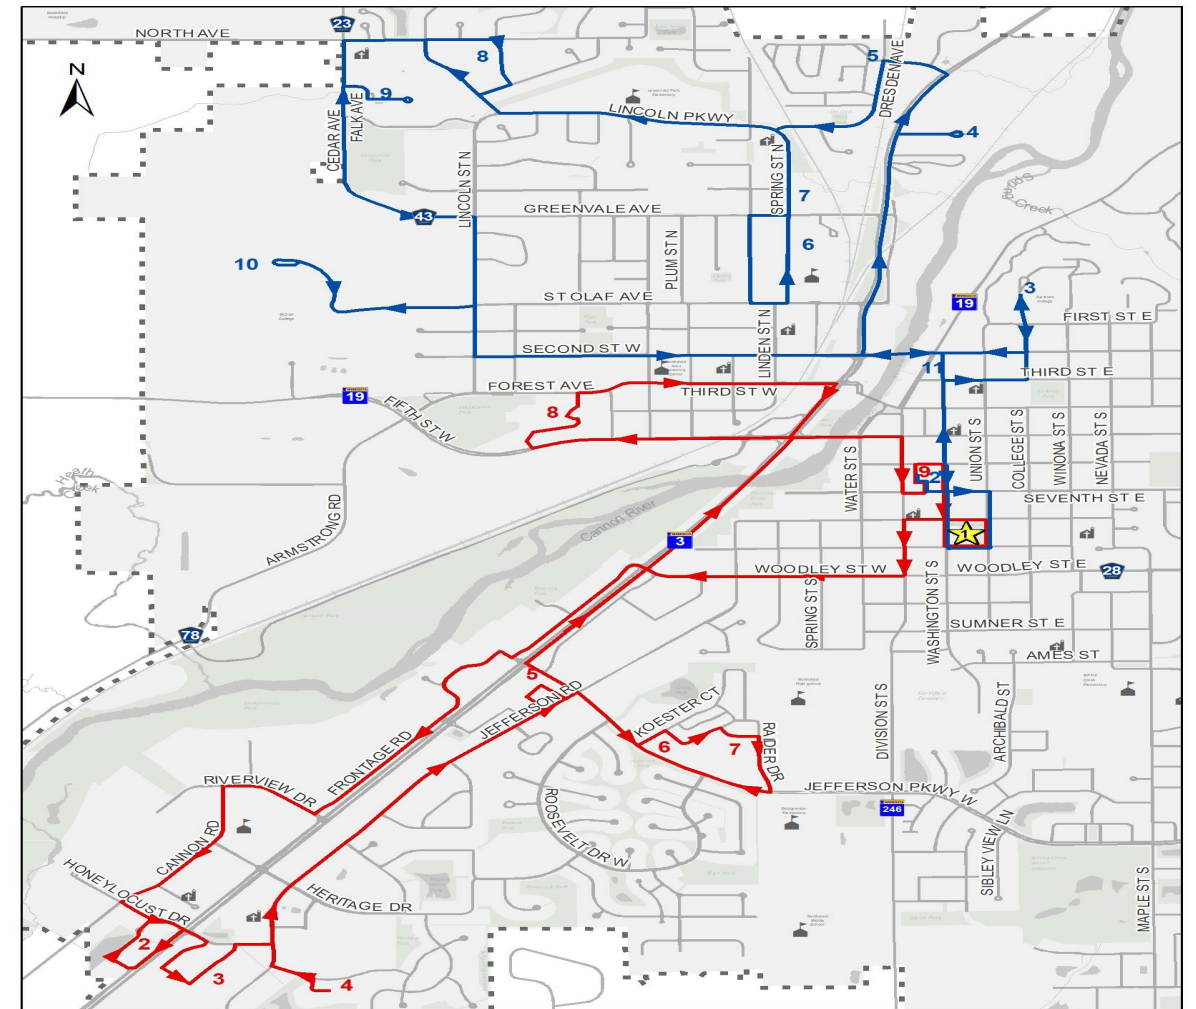

## Blue Route

1. City Hall	:00
2. Family Fare	:02
3. Carleton College	:07
4. Northfield Estates	:12
5. Viking Terrace	:15
6. Greenvale/Wellstone Apartments	:23
7. Oak Apartments	:25
8. Ensley Apartments	:30
9. Northfield Manor	:35
10. St. Olaf College	:42
11. Library	:48
1. City Hall	:50

## Red Route

1. City Hall	:00
2. Dollar Tree	:12
3. Target/Cub Foods	:14
4. YMCA	:16
5. Allina Clinic	:23
6. Koester Court	:27
7. NCRC	:30
8. Three Links	:40
9. Family Fare	:47
1. City Hall	:50

Check us out  
on YouTube!

Visit our  
Website!

The following locations are  
available on

**RED ROUTE** by request:

- ◆ American Inn
- ◆ Clothes Closet
- ◆ Culver's
- ◆ Davita Dialysis
- ◆ Merchants Bank
- ◆ Perkins
- ◆ Urgent Care

The following locations are  
available on

**BLUE ROUTE** by request:

- ◆ Carboni's Pizza
- ◆ Clothes Closet
- ◆ General Dollar
- ◆ Merchants Bank
- ◆ Northfield Extended  
Stay
- ◆ Post Office